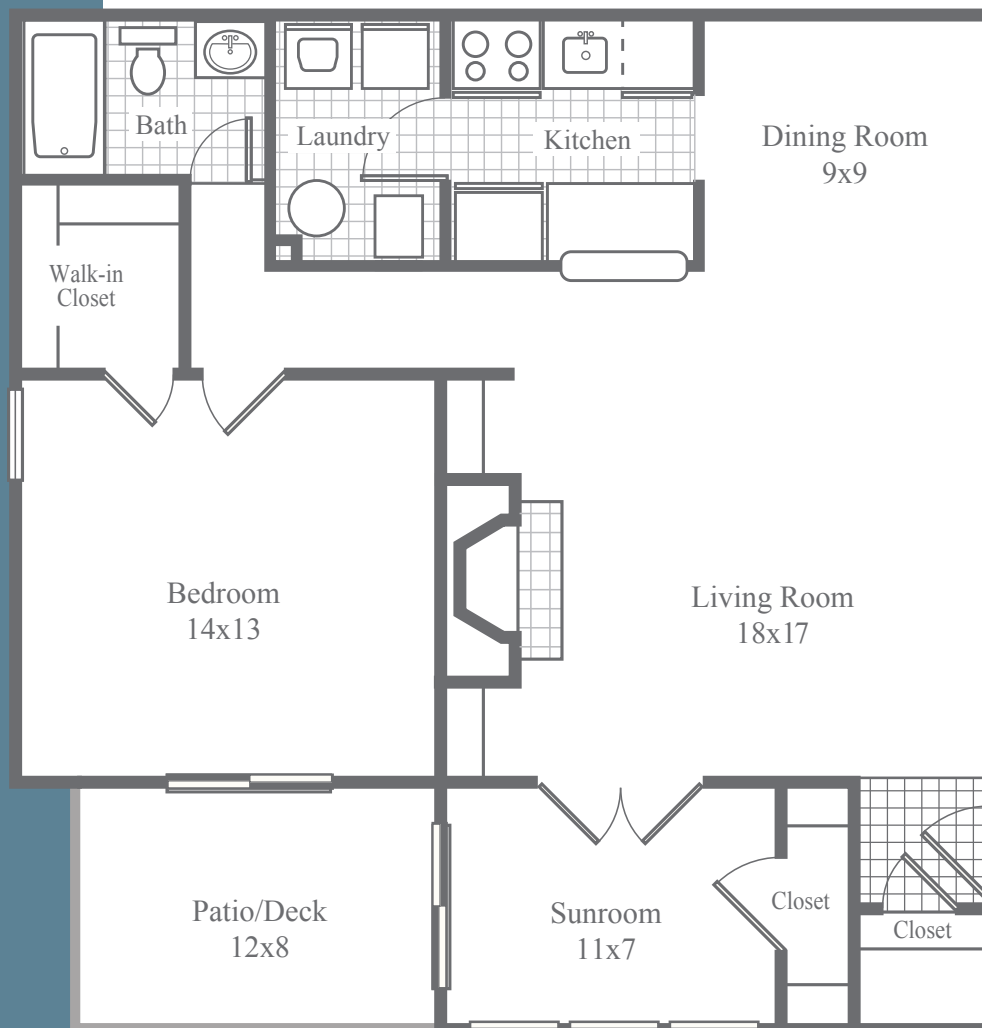

**CALIBRE
WOODS**

LUXURY URBAN STYLE
APARTMENT HOMES

The Fillmore

1 Bedroom • 1 Bath • Sunroom • 1040SF

- Stately fireplace mantel framed by built-in bookshelves
- Wood-burning fireplace with convenient gas starter
- Elegant crown molding
- High-speed cable and electrical outlets above fireplace mantel for optional wall mounted flat-panel TV
- Classic French doors lead from living area to four-seasons sunroom
- Dining area with directional track lighting on dimmer
- Stainless steel appliances
- Laundry room accommodates full-size washer/dryer
- Spacious walk-in closet in bedroom and bonus storage closet in sunroom
- Hardwood-style flooring in kitchen, bath and living areas, in select apartments