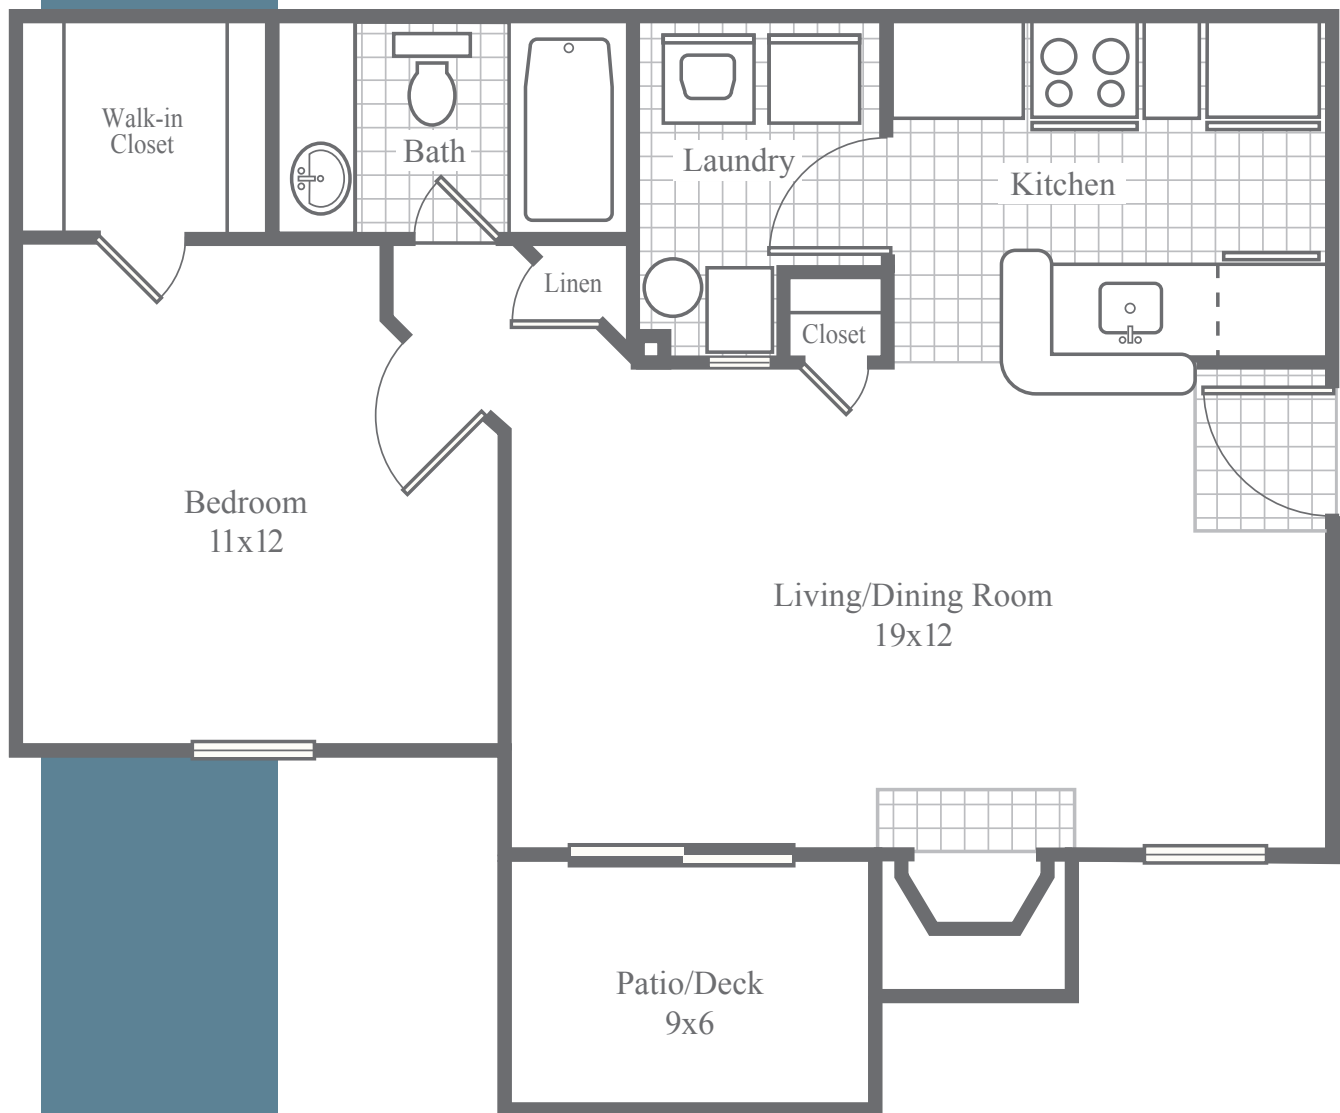

# The Hampton *Premium*

1 Bedroom • 1 Bath • 720SF

- Elegant crown molding and open living/dining area
- Wood-burning fireplace with quartz or slate surround, convenient gas starter and classic millwork mantel
- Kitchen equipped with stainless steel appliances, dual-basin stainless steel sink, built-in microwave, richly glazed hardwood cabinetry and LED recessed ceiling lights on dimmer
- Under-cabinet task lighting illuminates granite countertops and subway tile backsplash
- Laundry room accommodates full-size washer/dryer
- Beautiful oil-rubbed bronze hardware throughout apartment
- Bedroom features spacious walk-in closet
- Select apartments feature warm and inviting LVT wood flooring in kitchen, bath and living areas